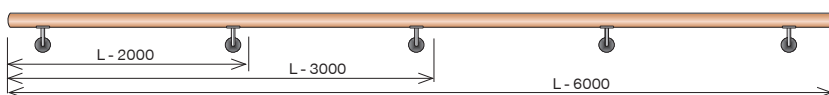

handle system - standard

Quality	art.	L
buk(beech)	WB/M-2000	2000
	WB/M-3000	3000
	WB/M-6000	6000